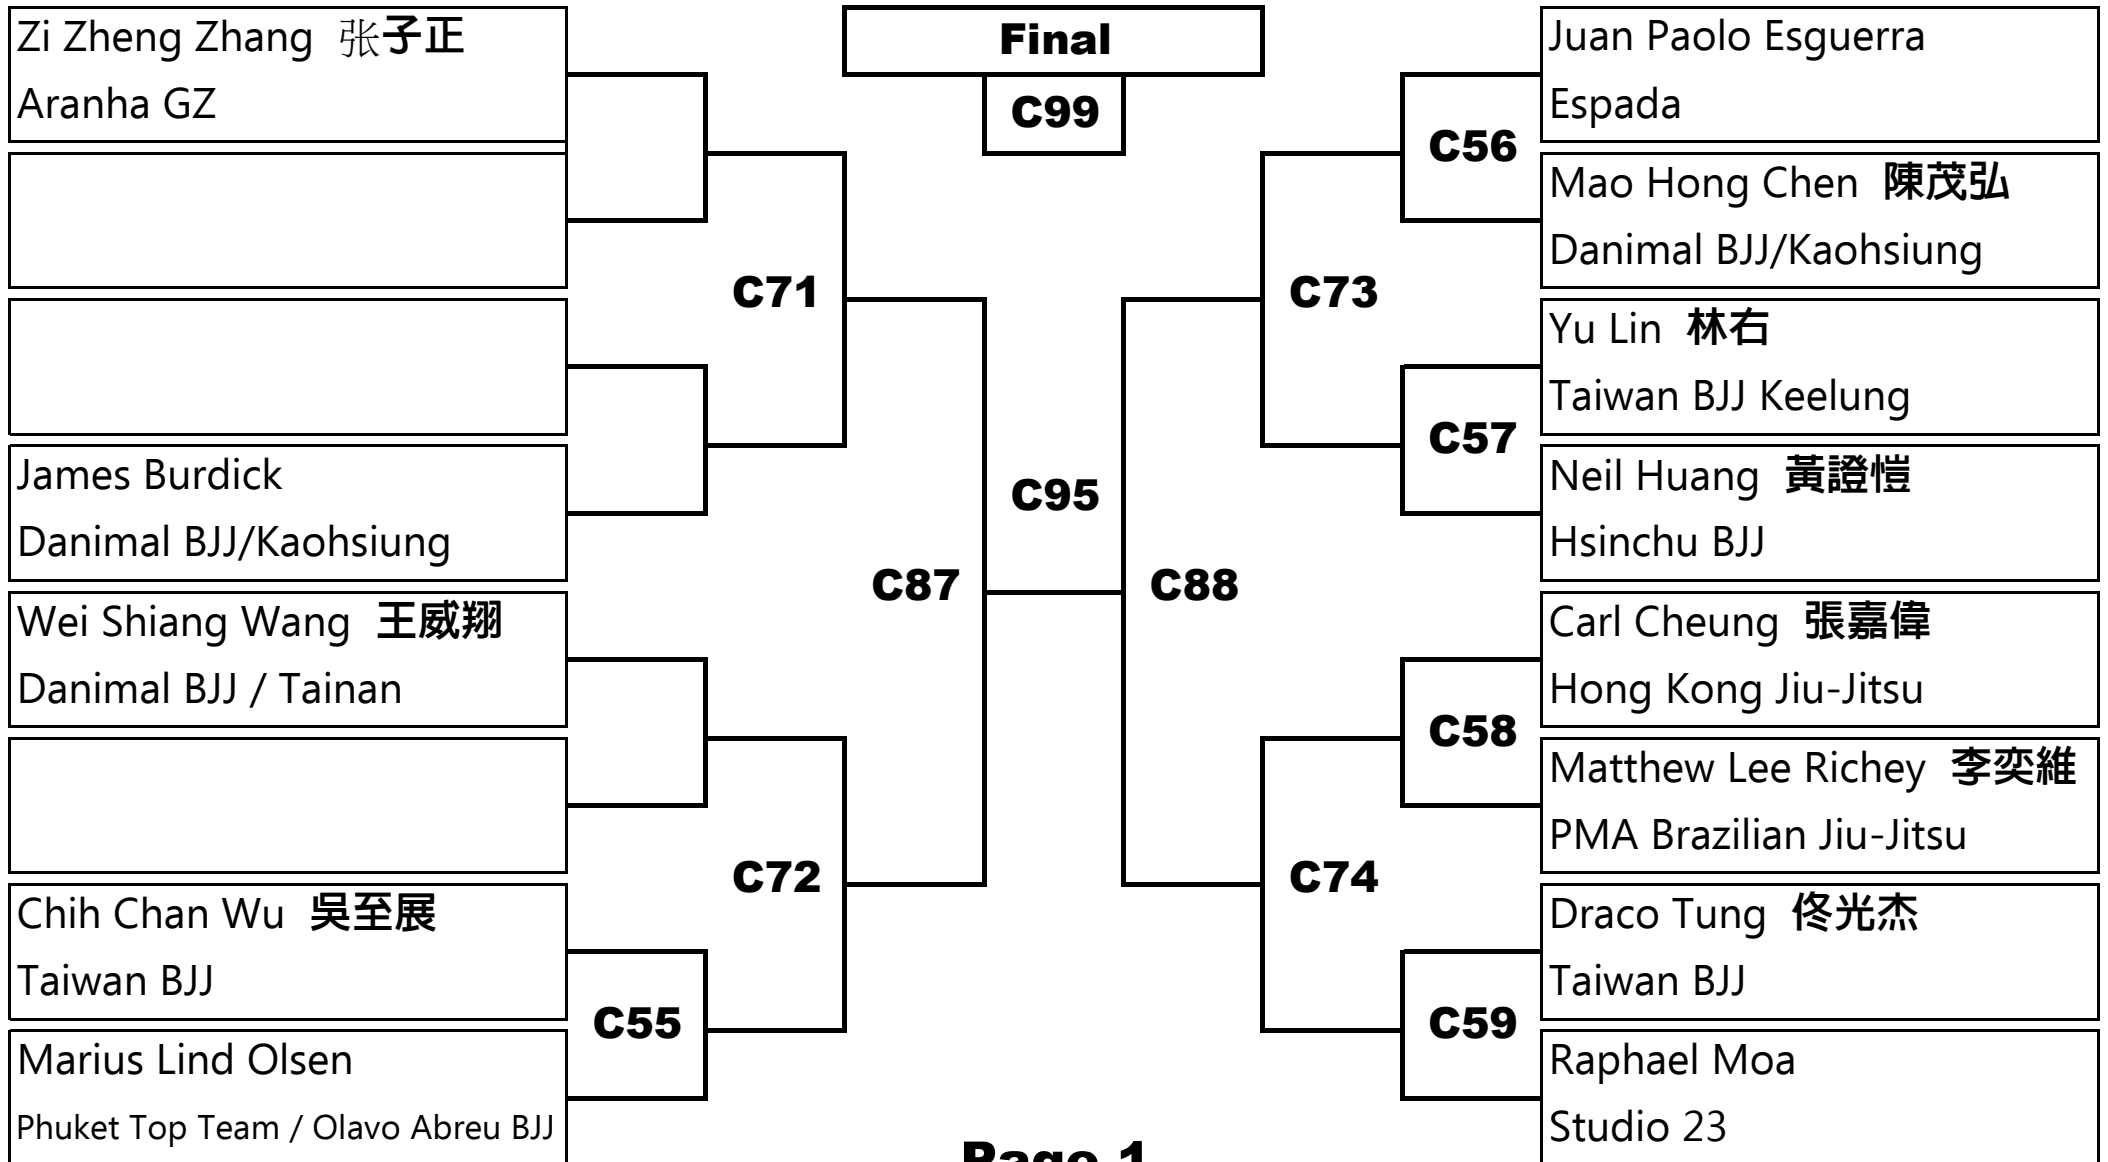

Adult Blue Open Class

6 minutes

29 competitors

Adult Blue Open Class

6 minutes

29 competitors