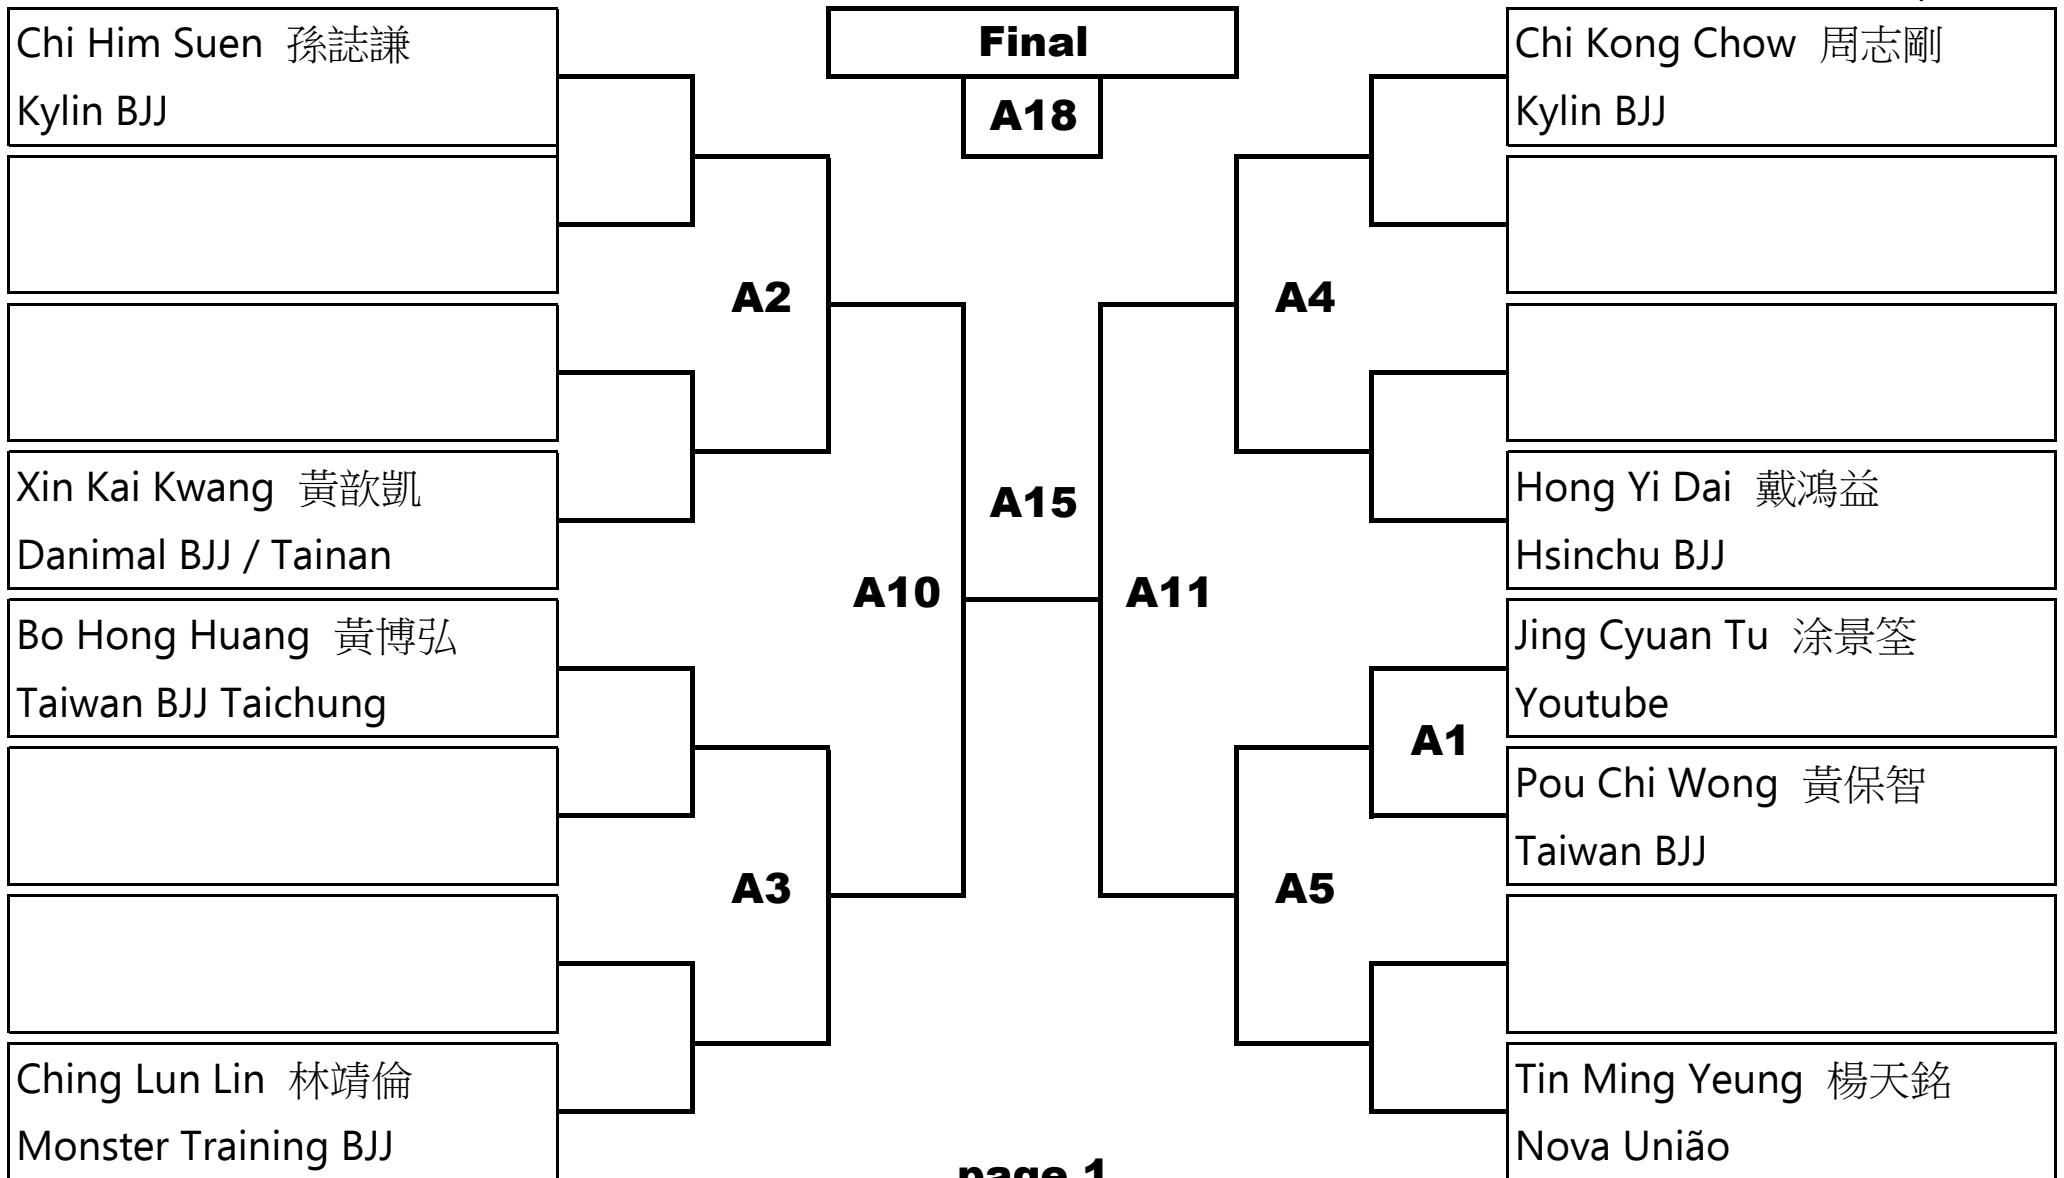

Adult White Feather

5 minutes

17 competitors