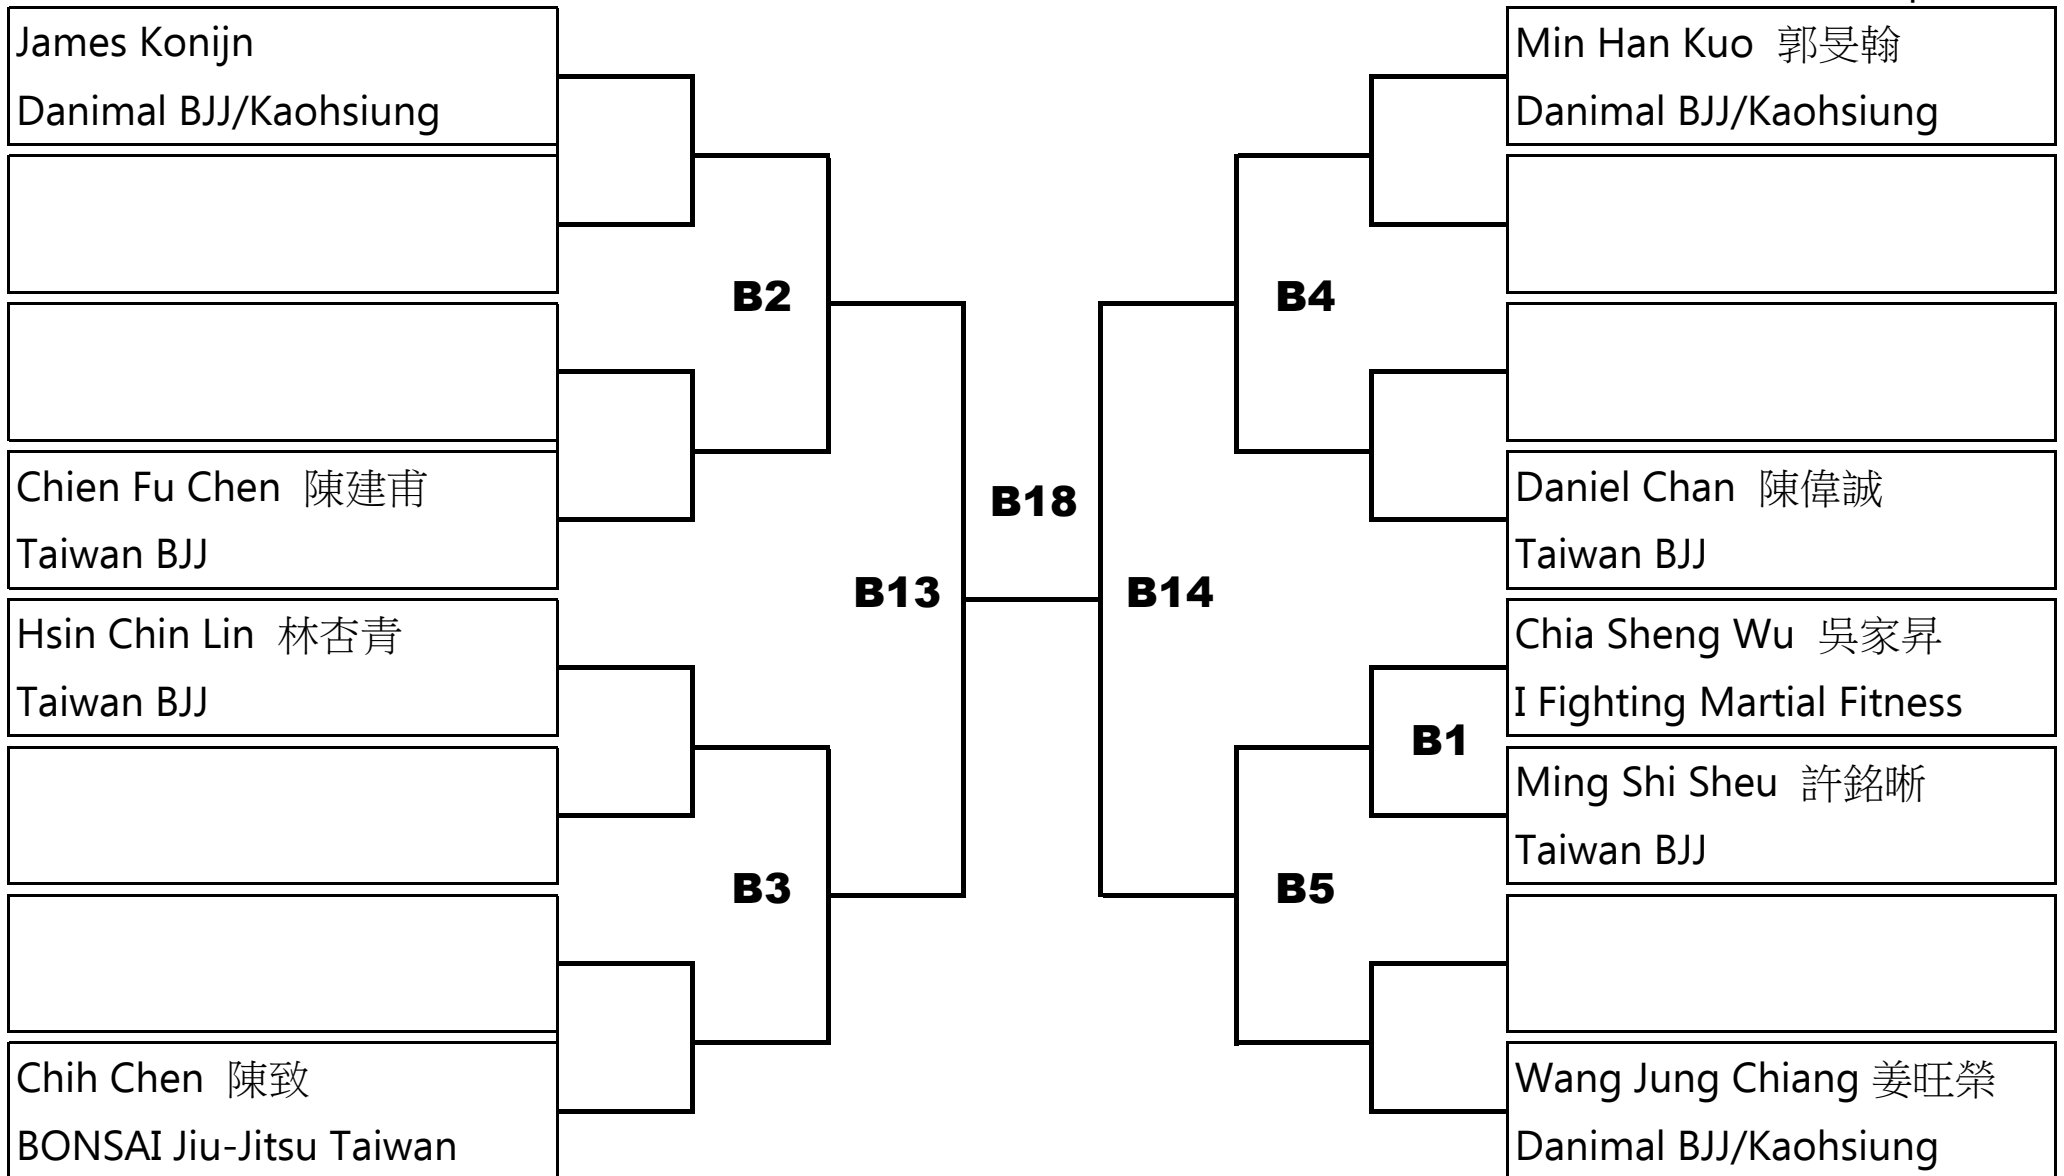

5 competitors

Adult White Rooster

5 minutes

6 competitors

Adult White Light Feather

5 minutes

9 competitors

Adult White Feather