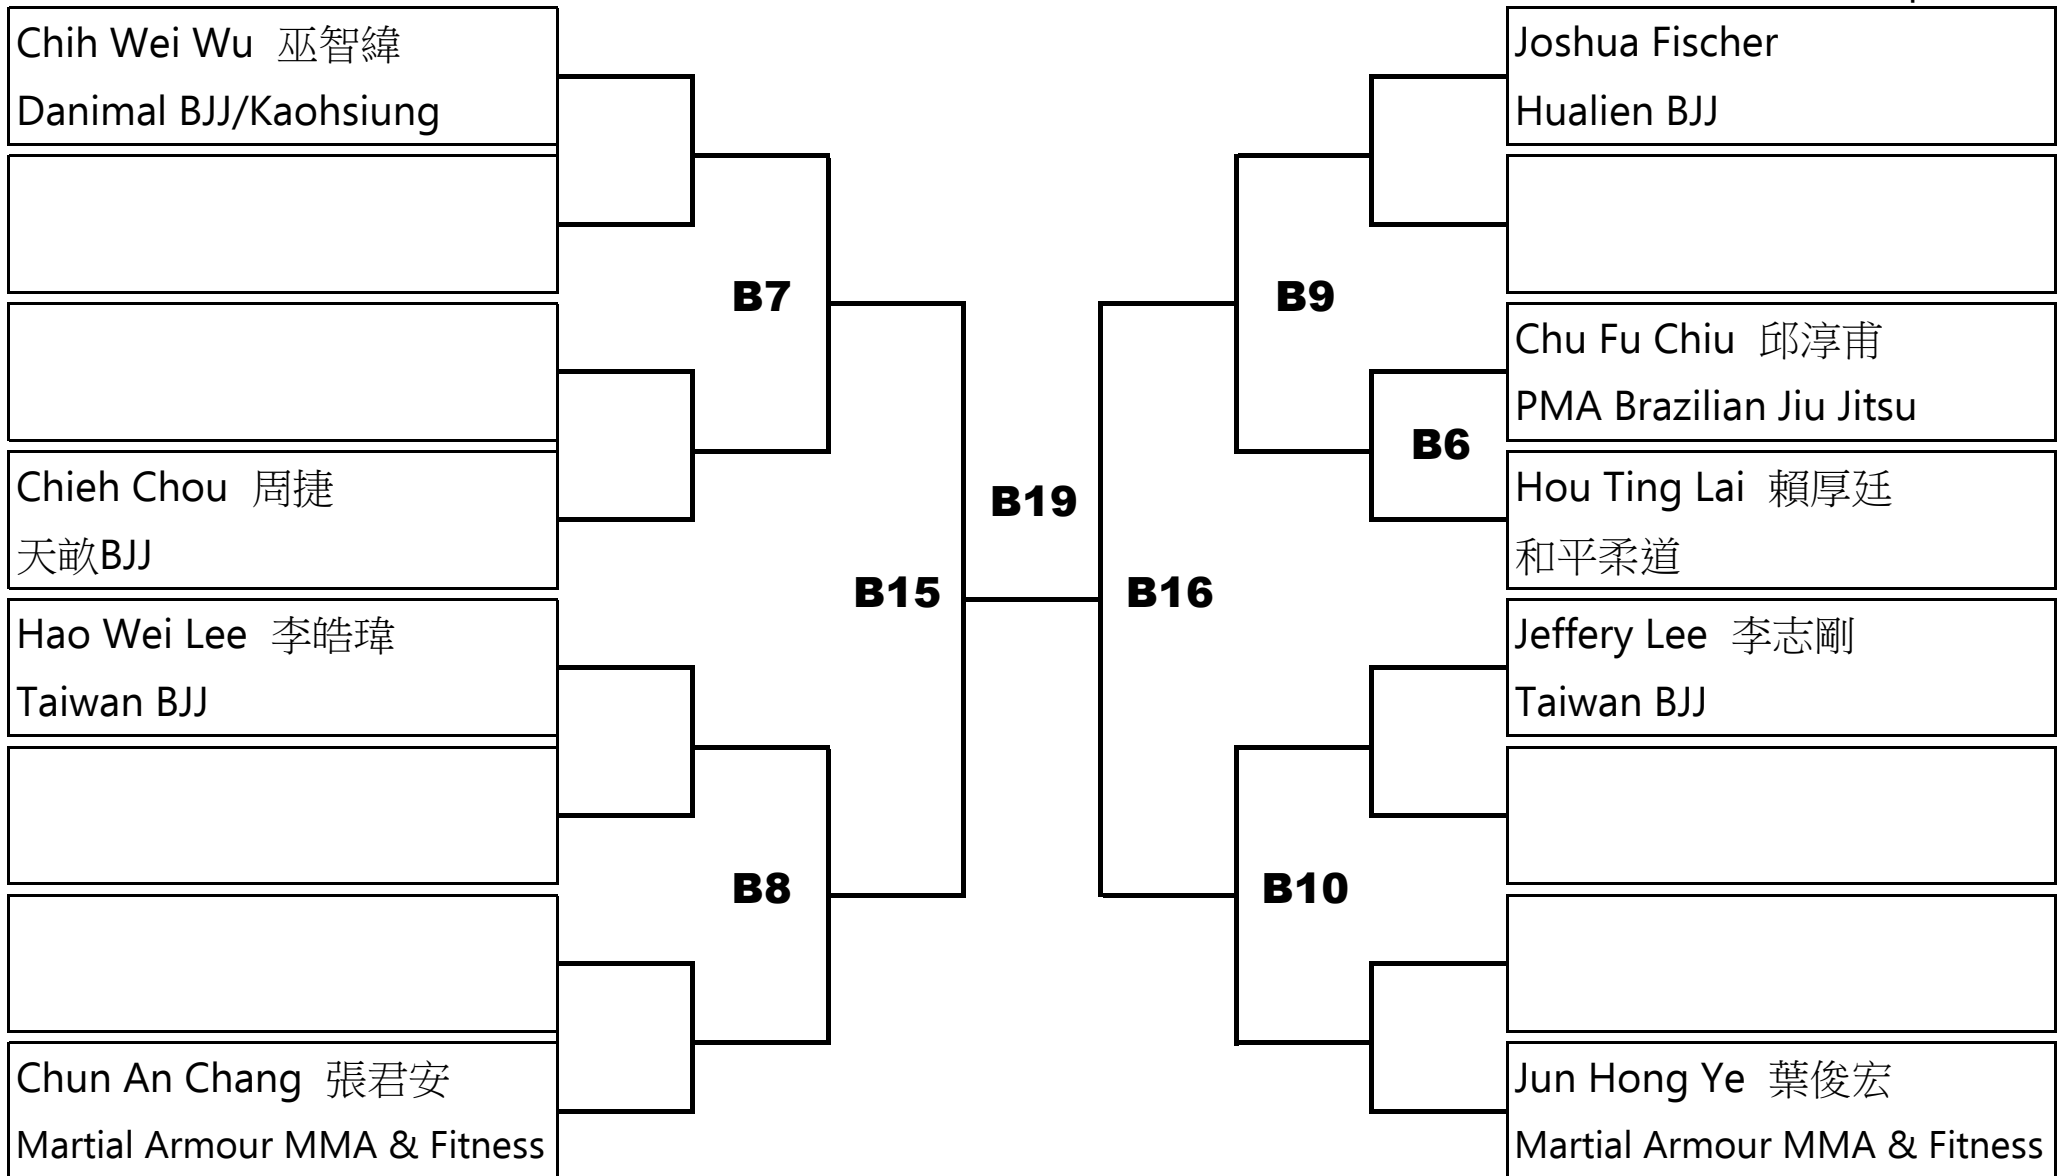

5 minutes

17 competitors

Adult White Feather

5 minutes

17 competitors

Adult White Light

5 minutes

9 competitors