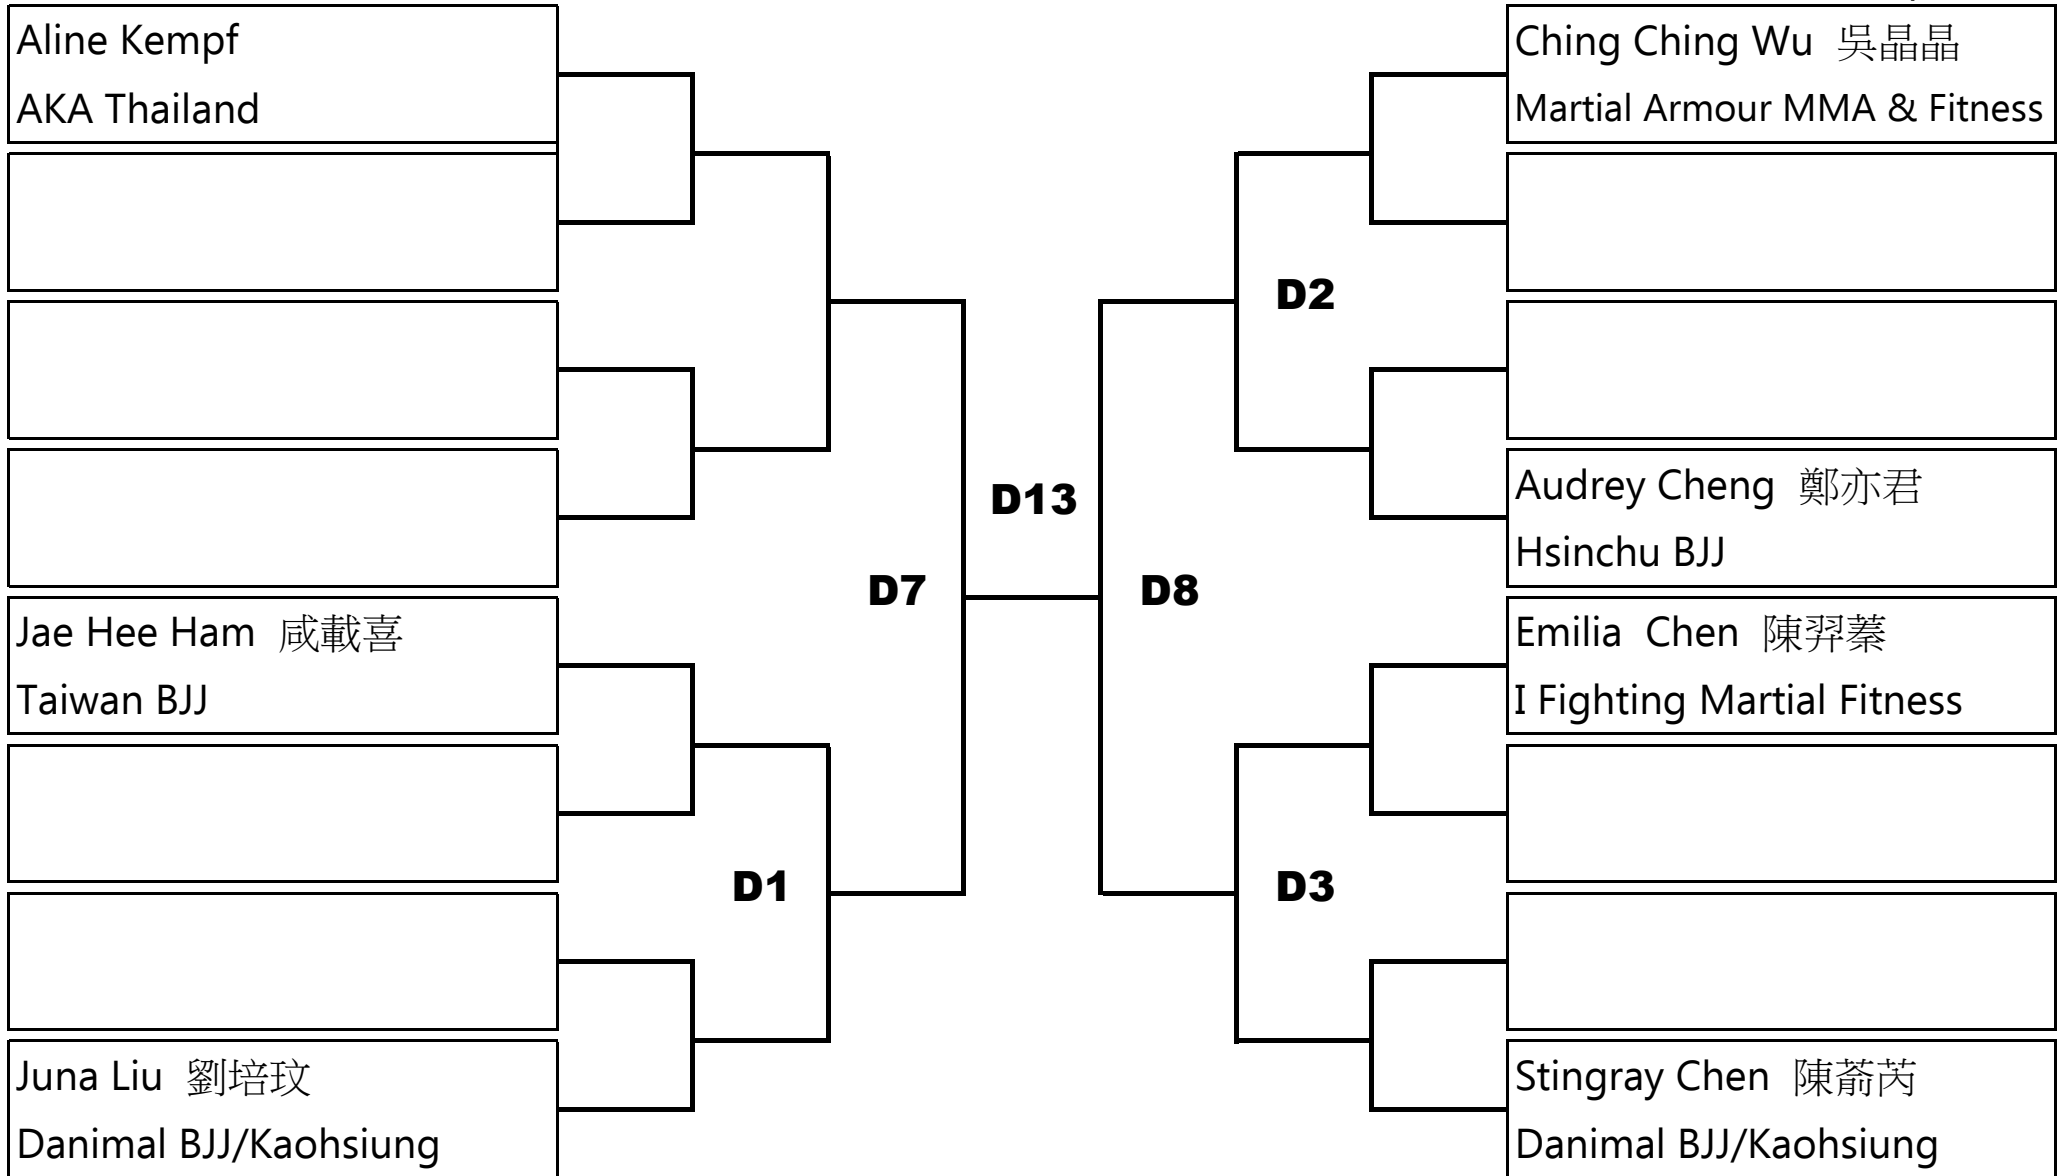

Adult Female White Light Feather

5 minutes

6 competitors

Adult Female White Feather

5 minutes

7 competitors

Adult Female White Light

5 minutes

5 competitors

Adult White Rooster

5 minutes

6 competitors

Adult White Light Feather

5 minutes

9 competitors

Adult White Feather