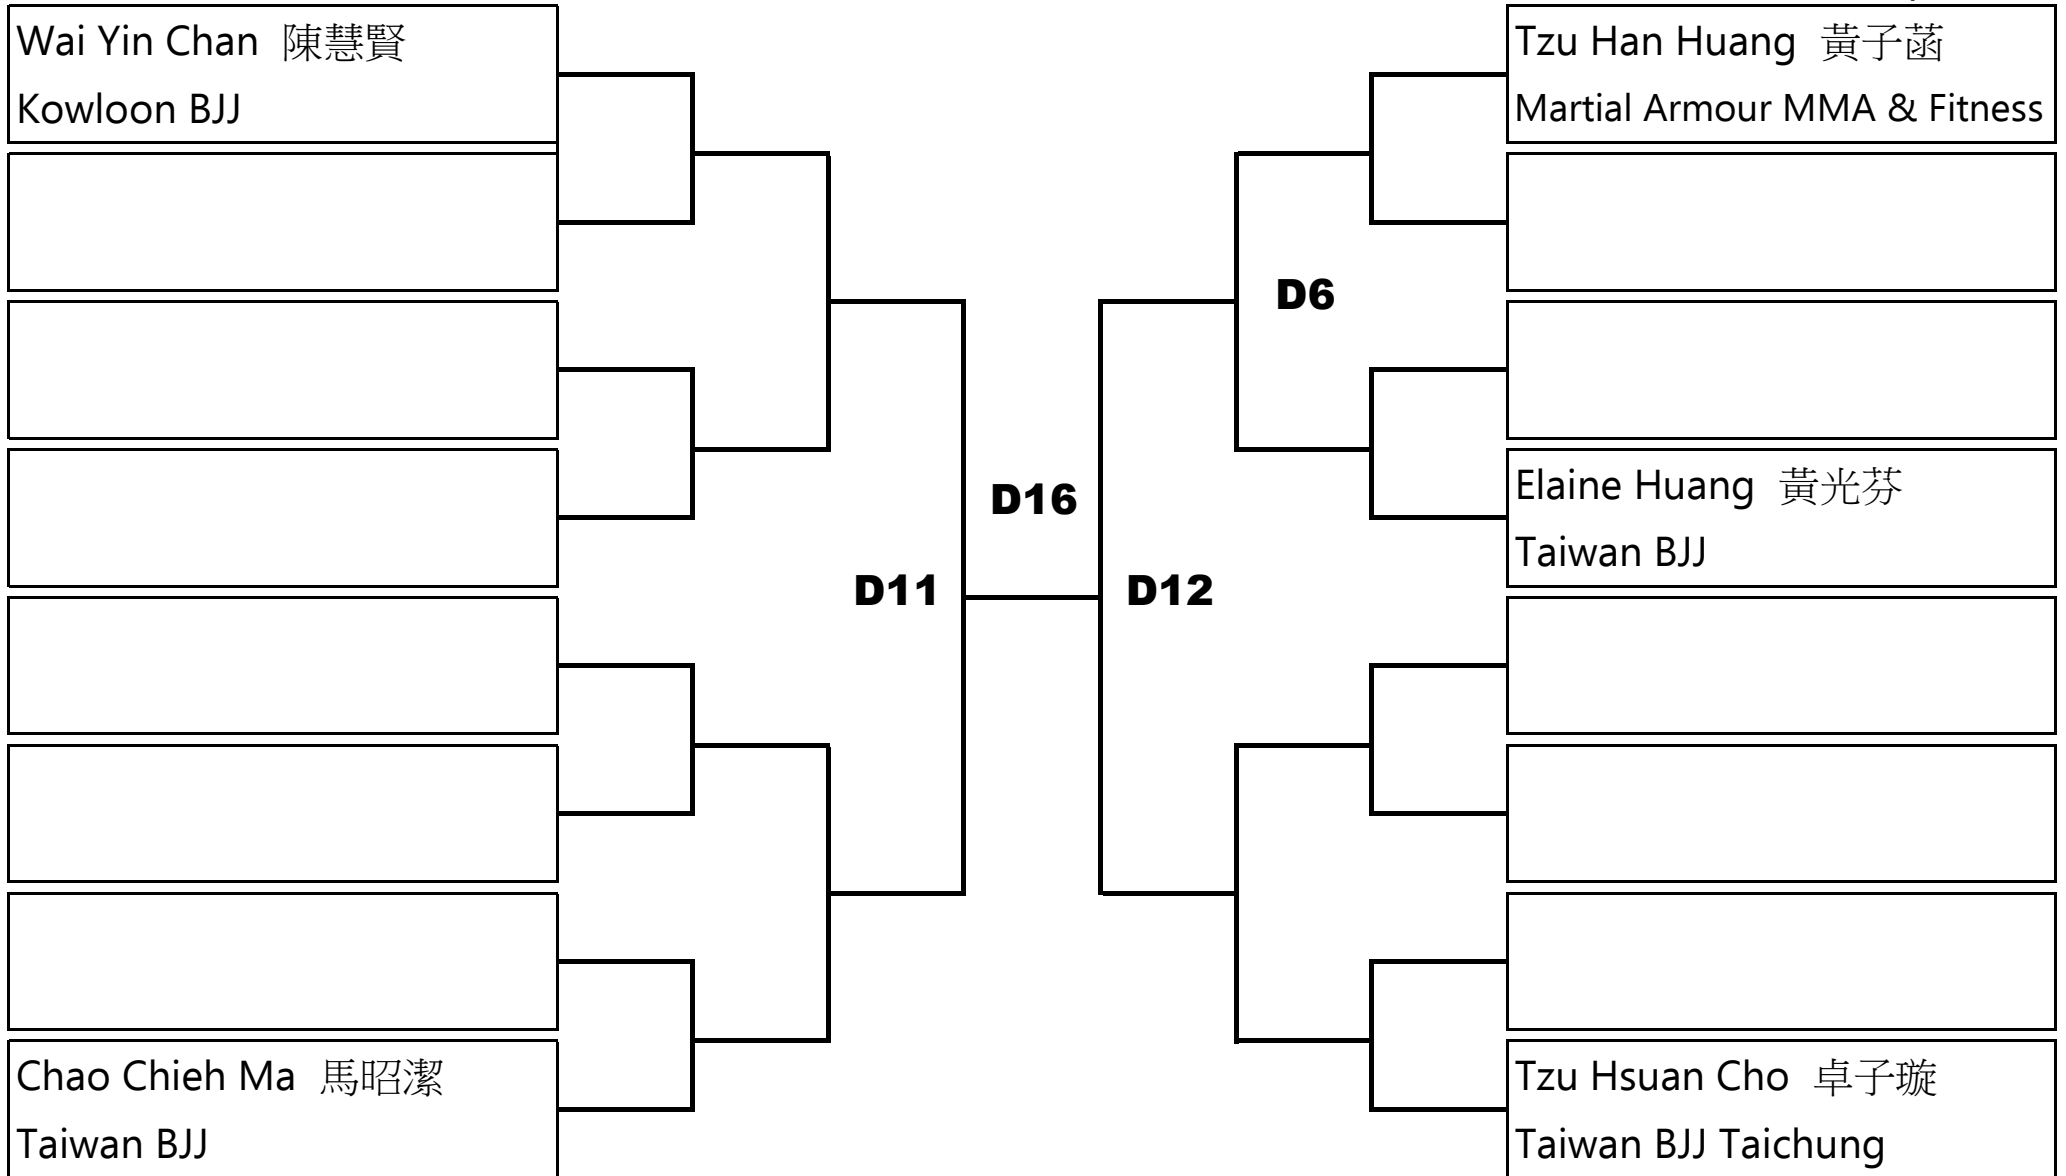

Adult Female White Light

5 minutes

5 competitors