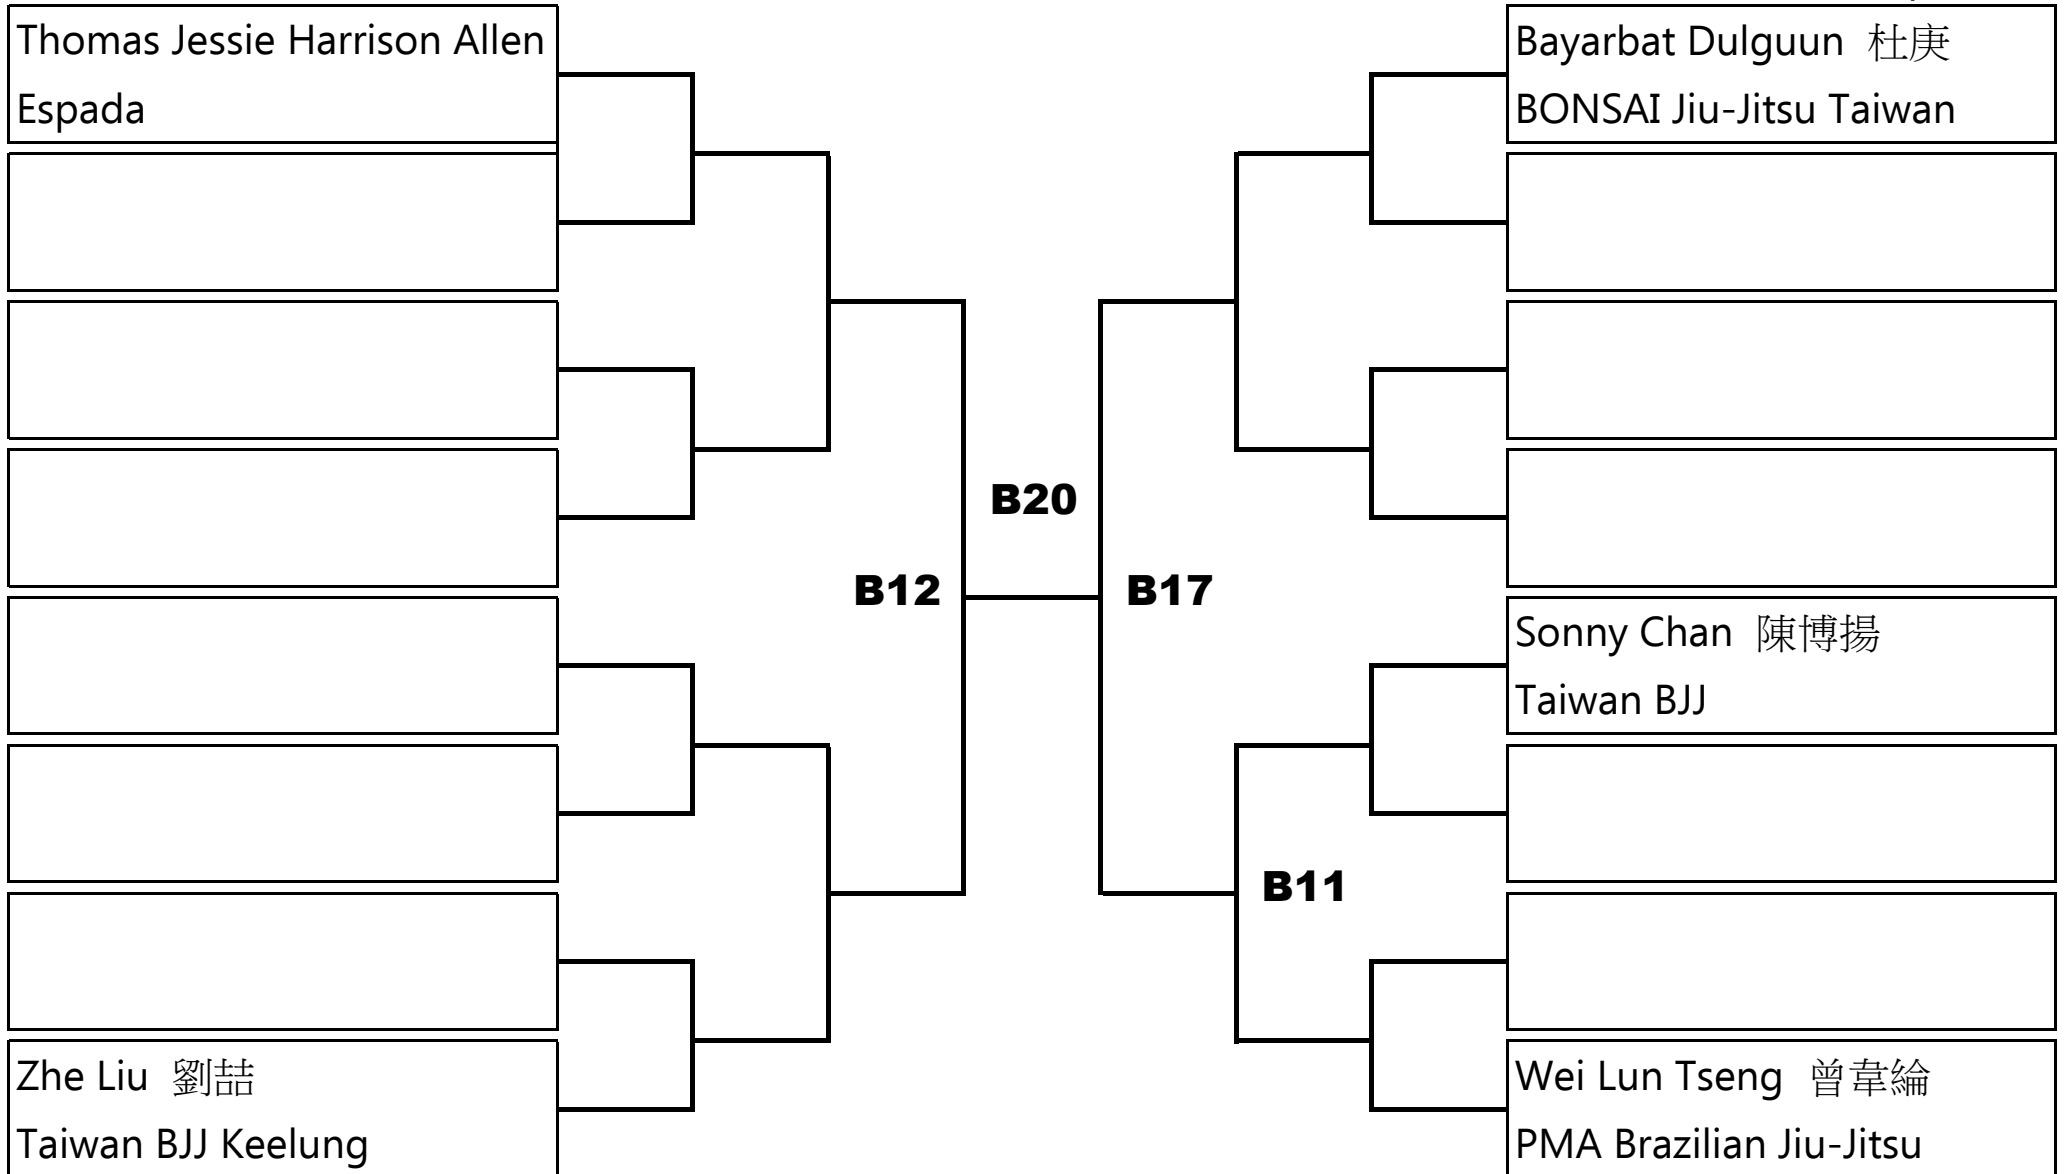

5 competitors

Adult White Super Heavy

5 minutes

2 competitors

Adult White Ultra Heavy

5 minutes

3 competitors