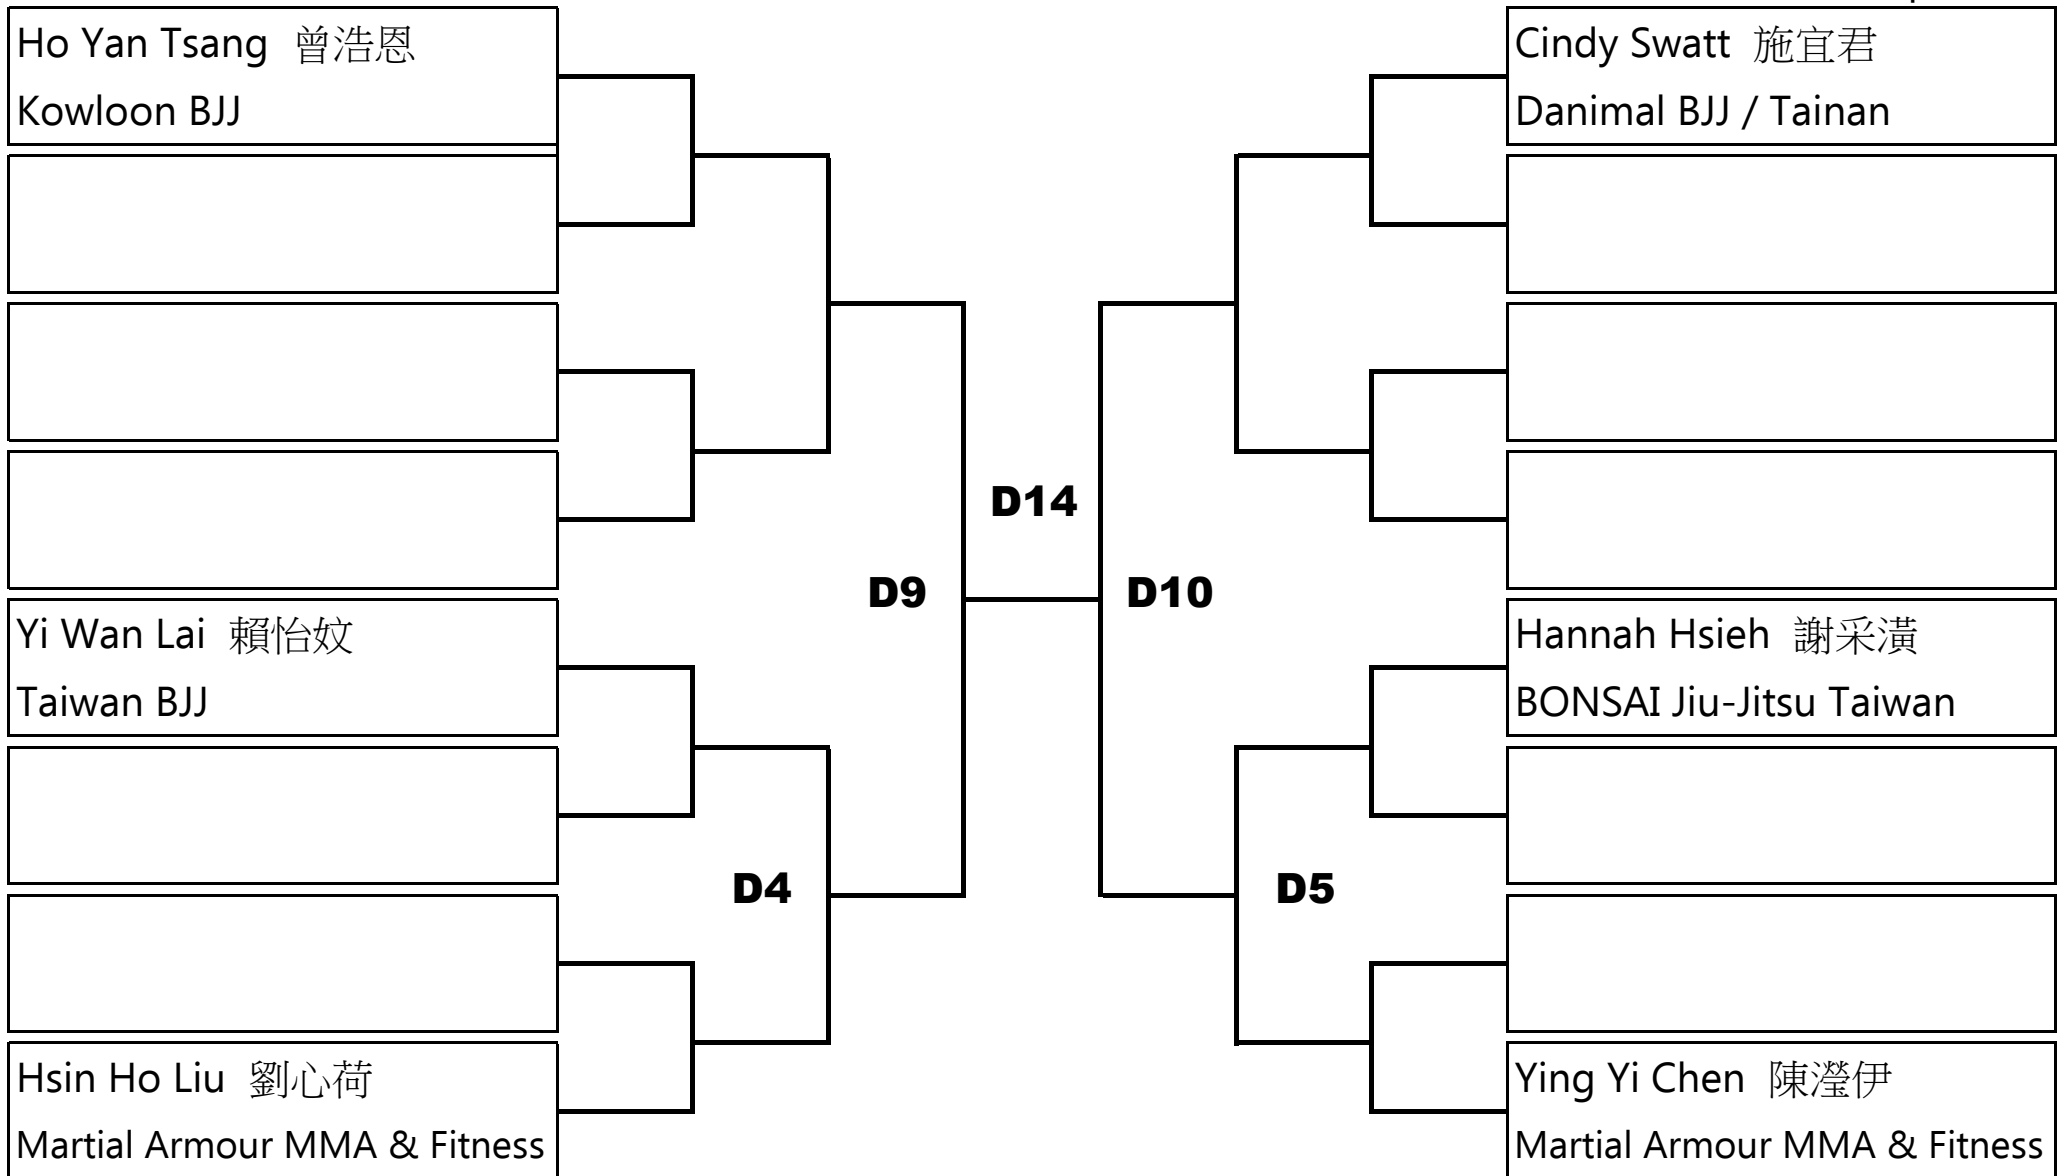

Adult Female White Light Feather

5 minutes

6 competitors

Adult Female White Feather

5 minutes

7 competitors

Adult Female White Light

5 minutes

5 competitors

Adult White Rooster

5 minutes

6 competitors

Adult White Light Feather

5 minutes

9 competitors

Adult White Feather