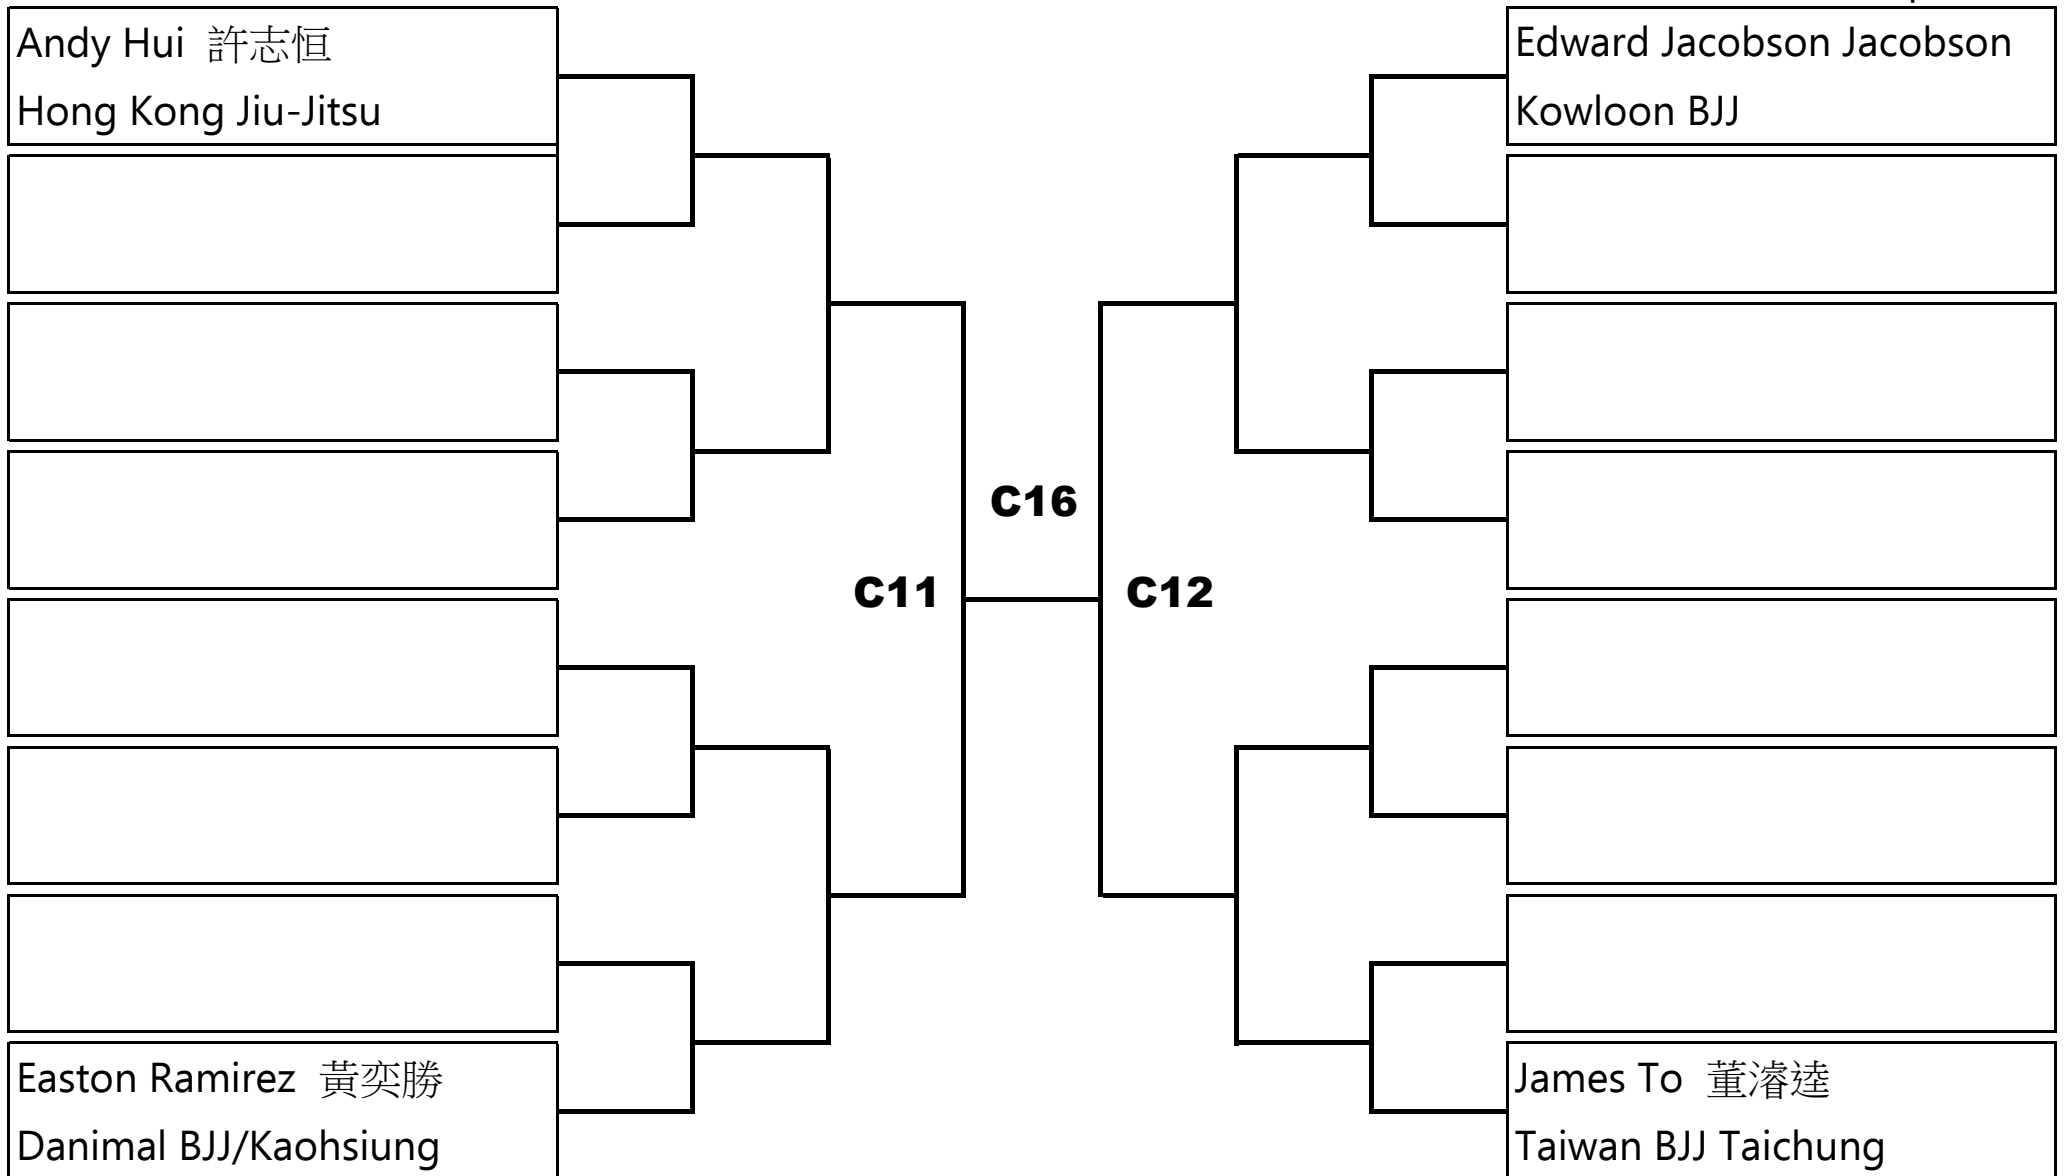

Adult White Middle

5 minutes

8 competitors

Adult White Medium Heavy

5 minutes

4 competitors

Adult White Heavy

5 minutes